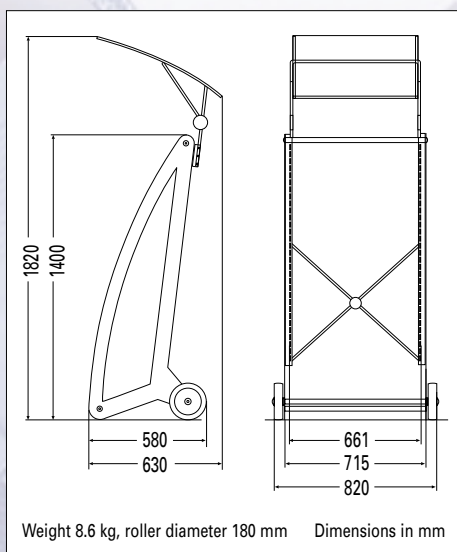

NEW YORK

Print

			
Model		JOY-Techno	JOY-Elegance
Surface		White aluminium RAL 9006	Anthracite metallic RAL 7097
Order no.		12.06 667.95	12.05 424.95
Standard shelves		Order no.	
	Wire rack shelf RAL 9006 L 358 x W 664 x H 60/104 mm	12.15 707.73	
	Wooden shelf, beech Console RAL 9006 L 468 x W 664 x H 83 mm	12.06 102.95	
	Wooden shelf, beech, with acrylic glass front, console RAL 9006 L 468 x W 664 x H 83/183 mm	12.15 368.95	
Baguette shelves			
	Baguette shelf, complete, high gloss chrome plated, inside diameter 320 mm	12.14 916.10	
	Advertising sign, L 697 x W 310 mm	Printed, as shown	12.15 594.95
		Plain	12.15 595.95
CD shelves			
	CD shelves, telescopic RAL 9006 L 400 x W 664 x H 63 mm	12.05 198.95	
	Scanner price rail L 40 x W 100 mm	35.71 868.07	
Leaflet shelves			
	Leaflet holder, acrylic glass with shelf clip, chrome-plated L 250 x W 664 x H 30/88 mm	12.16 159.95	
Flower shelves			
	Flower shelf for 6 vases, small, RAL 9006 L 416 x W 664 x H 60 mm	12.06 554.75	
	Vase, small Height 180 mm top diameter 175 mm base diameter 102 mm	yellow 	12.04 862.07
		blue 	12.04 863.07
		green 	12.04 864.07
	Flower shelf for 9 vases, large, RAL 9006 L 618 x W 664 x H 60 mm	12.06 328.75	
	Vase, large Height 220 mm top diameter 200 mm base diameter 100 mm	yellow 	12.04 866.07
		blue 	12.04 867.07
		green 	12.04 868.07
Decoration and price labelling			
	Transparent cover L 664 x W 570 x H 285 mm	Frame White aluminium RAL 9006	Frame Anthracite metallic RAL 7097
		12.04 859.75 9006	12.04 859.75 7097
	Poster frame DIN A4 high-gloss chrome plated with variable elements	21.19 549.07	

JOY-Techno

Inclination / Hook-in shelves

- Wooden shelf, beech
- CD shelf
- Leaflet shelf
- Wire rack shelf
- Flower shelf

JOY-Elegance

Design

Side sections of steel sheeting, folded at rear. Slotted for variable shelf mounting. Crosswise reinforcement of steel tubing. Two rollers, plastic tyres.