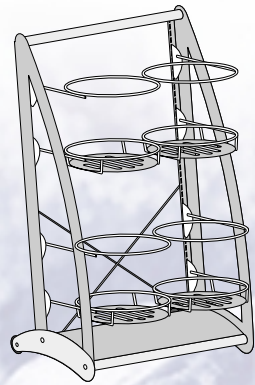

- 4 **JOY-Elegance**
- 5 CD shelves
 - Scanner price rails

- 5 **JOY-Elegance**
- 3 CD shelves
 - Scanner price rails
 - 2 wooden shelves

CD shelves with scanner price rails

CD shelves can be pulled out for filling and removal

- 6** JOY-Techno
- 2 wire rack shelves
- 2 wooden shelves

Textil

JOY

- Practical enjoyment

Crusty French bread needs a crisp alternative to be shown to its best advantage. In the JOY bread stand all types of baguettes are practically displayed and easily accessible. Long or short, thick or thin - the flexible design and the shelves with variable heights provide a tasteful presentation solution for all individual sales situations.