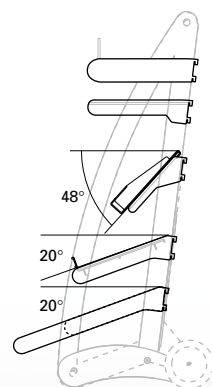

Inclination / Hook-in shelves

- Wooden shelf, beech
- CD shelf
- Leaflet shelf
- Wire rack shelf
- Flower shelf