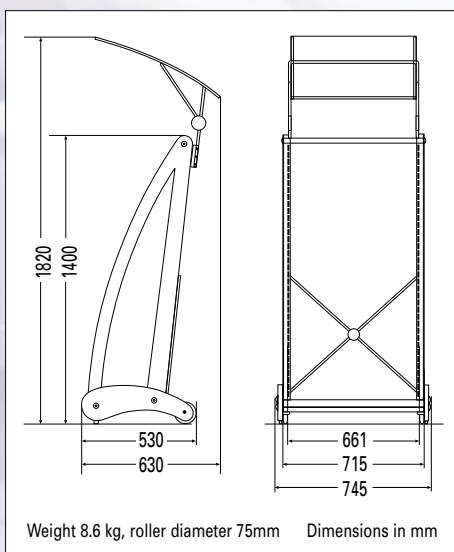

JOY-Elegance

Design

Side sections of steel sheeting, folded at rear with slots for variable shelf mounting. Side panels and crosswise reinforcement of wood, beech. Two rollers, rubber tyres.

Surface:

Plastic coated in anthracite metallic RAL 7097