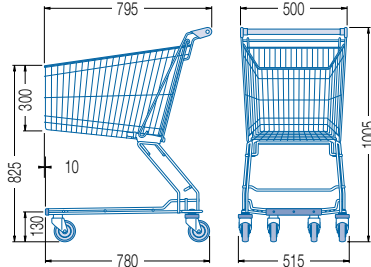

# DR series

Model	DR 60	DR 75	DR 90	DR 99
	Order no.	Order no.	Order no.	Order no.
High-gloss-galvanized, chromised + lacquer	02.18 392.51	02.18 400.51	02.18 404.51	02.18 408.51
Length (mm)	740	790	795	790
Width (mm)	515	515	515	515
Height (mm)	940	950	1005	1010
Basket volume (litres)	61	74	86	98
Wheel diameter (mm)	75	100	100	100
Weight (kg)	12,4	17,5	18,0	18,5
 Space required per trolley (mm)	118	120	120	120
 Space required for 10 trolleys (mm)	1802	1870	1875	1870
 Space required for 50 trolleys (mm)	6522	6670	6675	6670
Available space park boxes, 3-row, length 5 m	108	105	105	105
<b>Accessories</b>				
 Advertising handle	●	●	●	●
 Child seat	standard	standard	standard	standard
 Child seat crate holder	-	●	●	●
 Child seat goods holder	-	-	-	-
 Child seat with poster holder	upon request	upon request	upon request	upon request
 Safety belt for child seat	●	●	●	●
 Bumper rail	●	●	●	●
 Base rack	●	●	●	●
 Bag hook	●	●	●	●
 Rear bag hook	●	●	●	●
 Wire compartment	●	●	●	●
 Plastic compartment	-	●	●	●
 Small article wire basket	-	-	-	-
 Wire partition	-	-	-	-
 Basket top corner protectors - 1 pair	-	●	●	●
 Basket bottom corner protectors - 1 pair, transparent	-	●	●	●
 Basket protector profile C	●	●	●	●
 Textile bar, right-hand mounting, height 563 mm	-	-	-	-
 Flower holder	●	●	●	●
 Classic deposit lock system	●	●	●	●
 Starbox deposit lock system	●	●	●	●
 Promobox deposit lock system	-	-	-	-
 Wanzl wheels - 1 set, rubber	standard	standard	standard	standard
 Wanzl passenger conveyor wheels - 1 set	-	-	-	-

## Dimensions (mm)

**DR 60**

**DR 75**

**DR 90**

**DR 99**

**DR 101**

**DR 120**

**DR 130**

**DR 136**

**DR 150**

**DR 180**

**DR 212**

Dimension tolerance 20 mm, no influence on function