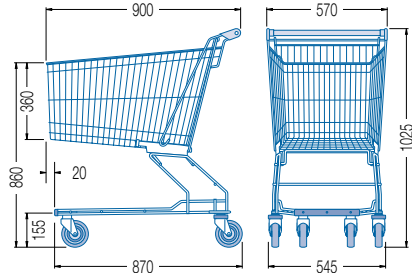

# DR series

Model	DR 60	DR 75	DR 90	DR 99
	Order no.	Order no.	Order no.	Order no.
High-gloss-galvanized, chromised + lacquer	02.18 392.51	02.18 400.51	02.18 404.51	02.18 408.51
Length (mm)	740	790	795	790
Width (mm)	515	515	515	515
Height (mm)	940	950	1005	1010
Basket volume (litres)	61	74	86	98
Wheel diameter (mm)	75	100	100	100
Weight (kg)	12,4	17,5	18,0	18,5
 Space required per trolley (mm)	118	120	120	120
 Space required for 10 trolleys (mm)	1802	1870	1875	1870
 Space required for 50 trolleys (mm)	6522	6670	6675	6670
Available space park boxes, 3-row, length 5 m	108	105	105	105
<b>Accessories</b>				
 Advertising handle	●	●	●	●
 Child seat	standard	standard	standard	standard
 Child seat crate holder	-	●	●	●
 Child seat goods holder	-	-	-	-
 Child seat with poster holder	upon request	upon request	upon request	upon request
 Safety belt for child seat	●	●	●	●
 Bumper rail	●	●	●	●
 Base rack	●	●	●	●
 Bag hook	●	●	●	●
 Rear bag hook	●	●	●	●
 Wire compartment	●	●	●	●
 Plastic compartment	-	●	●	●
 Small article wire basket	-	-	-	-
 Wire partition	-	-	-	-
 Basket top corner protectors - 1 pair	-	●	●	●
 Basket bottom corner protectors - 1 pair, transparent	-	●	●	●
 Basket protector profile C	●	●	●	●
 Textile bar, right-hand mounting, height 563 mm	-	-	-	-
 Flower holder	●	●	●	●
 Classic deposit lock system	●	●	●	●
 Starbox deposit lock system	●	●	●	●
 Promobox deposit lock system	-	-	-	-
 Wanzl wheels - 1 set, rubber	standard	standard	standard	standard
 Wanzl passenger conveyor wheels - 1 set	-	-	-	-

## Dimensions (mm)

**DR 60**

**DR 75**

**DR 90**

**DR 99**

**DR 101**

**DR 120**

**DR 130**

**DR 136**

**DR 150**

**DR 180**

**DR 212**

Dimension tolerance 20 mm, no influence on function