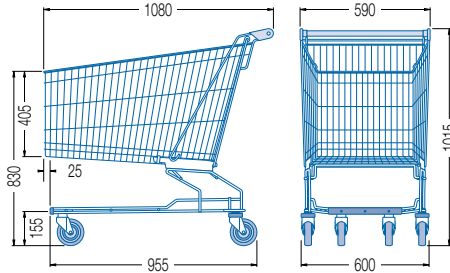

# DR series

Model	DR 60	DR 75	DR 90	DR 99
	Order no.	Order no.	Order no.	Order no.
High-gloss-galvanized, chromised + lacquer	02.18 392.51	02.18 400.51	02.18 404.51	02.18 408.51
Length (mm)	740	790	795	790
Width (mm)	515	515	515	515
Height (mm)	940	950	1005	1010
Basket volume (litres)	61	74	86	98
Wheel diameter (mm)	75	100	100	100
Weight (kg)	12,4	17,5	18,0	18,5
 Space required per trolley (mm)	118	120	120	120
 Space required for 10 trolleys (mm)	1802	1870	1875	1870
 Space required for 50 trolleys (mm)	6522	6670	6675	6670
Available space park boxes, 3-row, length 5 m	108	105	105	105
<b>Accessories</b>				
 Advertising handle	●	●	●	●
 Child seat	standard	standard	standard	standard
 Child seat crate holder	-	●	●	●
 Child seat goods holder	-	-	-	-
 Child seat with poster holder	upon request	upon request	upon request	upon request
 Safety belt for child seat	●	●	●	●
 Bumper rail	●	●	●	●
 Base rack	●	●	●	●
 Bag hook	●	●	●	●
 Rear bag hook	●	●	●	●
 Wire compartment	●	●	●	●
 Plastic compartment	-	●	●	●
 Small article wire basket	-	-	-	-
 Wire partition	-	-	-	-
 Basket top corner protectors - 1 pair	-	●	●	●
 Basket bottom corner protectors - 1 pair, transparent	-	●	●	●
 Basket protector profile C	●	●	●	●
 Textile bar, right-hand mounting, height 563 mm	-	-	-	-
 Flower holder	●	●	●	●
 Classic deposit lock system	●	●	●	●
 Starbox deposit lock system	●	●	●	●
 Promobox deposit lock system	-	-	-	-
 Wanzl wheels - 1 set, rubber	standard	standard	standard	standard
 Wanzl passenger conveyor wheels - 1 set	-	-	-	-

## Dimensions (mm)

**DR 60**

**DR 75**

**DR 90**

**DR 99**

**DR 101**

**DR 120**

**DR 130**

**DR 136**

**DR 150**

**DR 180**

**DR 212**

Dimension tolerance 20 mm, no influence on function