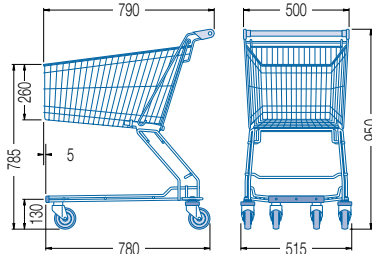

# DR series

Model	DR 60	DR 75	DR 90	DR 99
	Order no.	Order no.	Order no.	Order no.
High-gloss-galvanized, chromised + lacquer	02.18 392.51	02.18 400.51	02.18 404.51	02.18 408.51
Length (mm)	740	790	795	790
Width (mm)	515	515	515	515
Height (mm)	940	950	1005	1010
Basket volume (litres)	61	74	86	98
Wheel diameter (mm)	75	100	100	100
Weight (kg)	12,4	17,5	18,0	18,5
 Space required per trolley (mm)	118	120	120	120
 Space required for 10 trolleys (mm)	1802	1870	1875	1870
 Space required for 50 trolleys (mm)	6522	6670	6675	6670
Available space park boxes, 3-row, length 5 m	108	105	105	105
<b>Accessories</b>				
 Advertising handle	●	●	●	●
 Child seat	standard	standard	standard	standard
 Child seat crate holder	-	●	●	●
 Child seat goods holder	-	-	-	-
 Child seat with poster holder	upon request	upon request	upon request	upon request
 Safety belt for child seat	●	●	●	●
 Bumper rail	●	●	●	●
 Base rack	●	●	●	●
 Bag hook	●	●	●	●
 Rear bag hook	●	●	●	●
 Wire compartment	●	●	●	●
 Plastic compartment	-	●	●	●
 Small article wire basket	-	-	-	-
 Wire partition	-	-	-	-
 Basket top corner protectors - 1 pair	-	●	●	●
 Basket bottom corner protectors - 1 pair, transparent	-	●	●	●
 Basket protector profile C	●	●	●	●
 Textile bar, right-hand mounting, height 563 mm	-	-	-	-
 Flower holder	●	●	●	●
 Classic deposit lock system	●	●	●	●
 Starbox deposit lock system	●	●	●	●
 Promobox deposit lock system	-	-	-	-
 Wanzl wheels - 1 set, rubber	standard	standard	standard	standard
 Wanzl passenger conveyor wheels - 1 set	-	-	-	-

## Dimensions (mm)

**DR 60**

**DR 75**

**DR 90**

**DR 99**

**DR 101**

**DR 120**

**DR 130**

**DR 136**

**DR 150**

**DR 180**

**DR 212**

Dimension tolerance 20 mm, no influence on function