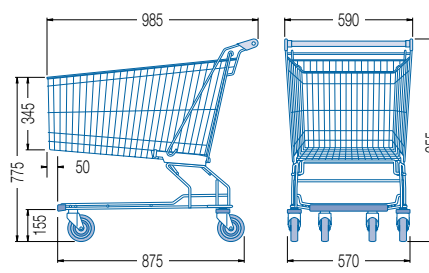

# DR series

Model	DR 60	DR 75	DR 90	DR 99
	Order no.	Order no.	Order no.	Order no.
High-gloss-galvanized, chromised + lacquer	02.18 392.51	02.18 400.51	02.18 404.51	02.18 408.51
Length (mm)	740	790	795	790
Width (mm)	515	515	515	515
Height (mm)	940	950	1005	1010
Basket volume (litres)	61	74	86	98
Wheel diameter (mm)	75	100	100	100
Weight (kg)	12,4	17,5	18,0	18,5
 Space required per trolley (mm)	118	120	120	120
 Space required for 10 trolleys (mm)	1802	1870	1875	1870
 Space required for 50 trolleys (mm)	6522	6670	6675	6670
Available space park boxes, 3-row, length 5 m	108	105	105	105
<b>Accessories</b>				
 Advertising handle	●	●	●	●
 Child seat	standard	standard	standard	standard
 Child seat crate holder	-	●	●	●
 Child seat goods holder	-	-	-	-
 Child seat with poster holder	upon request	upon request	upon request	upon request
 Safety belt for child seat	●	●	●	●
 Bumper rail	●	●	●	●
 Base rack	●	●	●	●
 Bag hook	●	●	●	●
 Rear bag hook	●	●	●	●
 Wire compartment	●	●	●	●
 Plastic compartment	-	●	●	●
 Small article wire basket	-	-	-	-
 Wire partition	-	-	-	-
 Basket top corner protectors - 1 pair	-	●	●	●
 Basket bottom corner protectors - 1 pair, transparent	-	●	●	●
 Basket protector profile C	●	●	●	●
 Textile bar, right-hand mounting, height 563 mm	-	-	-	-
 Flower holder	●	●	●	●
 Classic deposit lock system	●	●	●	●
 Starbox deposit lock system	●	●	●	●
 Promobox deposit lock system	-	-	-	-
 Wanzl wheels - 1 set, rubber	standard	standard	standard	standard
 Wanzl passenger conveyor wheels - 1 set	-	-	-	-

## Dimensions (mm)

**DR 60**

**DR 75**

**DR 90**

**DR 99**

**DR 101**

**DR 120**

**DR 130**

**DR 136**

**DR 150**

**DR 180**

**DR 212**

Dimension tolerance 20 mm, no influence on function