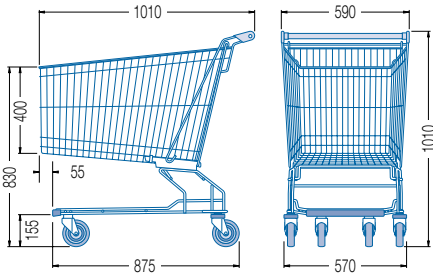

# DR series

Model	DR 60	DR 75	DR 90	DR 99
	Order no.	Order no.	Order no.	Order no.
High-gloss-galvanized, chromised + lacquer	02.18 392.51	02.18 400.51	02.18 404.51	02.18 408.51
Length (mm)	740	790	795	790
Width (mm)	515	515	515	515
Height (mm)	940	950	1005	1010
Basket volume (litres)	61	74	86	98
Wheel diameter (mm)	75	100	100	100
Weight (kg)	12,4	17,5	18,0	18,5
 Space required per trolley (mm)	118	120	120	120
 Space required for 10 trolleys (mm)	1802	1870	1875	1870
 Space required for 50 trolleys (mm)	6522	6670	6675	6670
Available space park boxes, 3-row, length 5 m	108	105	105	105
<b>Accessories</b>				
 Advertising handle	●	●	●	●
 Child seat	standard	standard	standard	standard
 Child seat crate holder	-	●	●	●
 Child seat goods holder	-	-	-	-
 Child seat with poster holder	upon request	upon request	upon request	upon request
 Safety belt for child seat	●	●	●	●
 Bumper rail	●	●	●	●
 Base rack	●	●	●	●
 Bag hook	●	●	●	●
 Rear bag hook	●	●	●	●
 Wire compartment	●	●	●	●
 Plastic compartment	-	●	●	●
 Small article wire basket	-	-	-	-
 Wire partition	-	-	-	-
 Basket top corner protectors - 1 pair	-	●	●	●
 Basket bottom corner protectors - 1 pair, transparent	-	●	●	●
 Basket protector profile C	●	●	●	●
 Textile bar, right-hand mounting, height 563 mm	-	-	-	-
 Flower holder	●	●	●	●
 Classic deposit lock system	●	●	●	●
 Starbox deposit lock system	●	●	●	●
 Promobox deposit lock system	-	-	-	-
 Wanzl wheels - 1 set, rubber	standard	standard	standard	standard
 Wanzl passenger conveyor wheels - 1 set	-	-	-	-

## Dimensions (mm)

**DR 60**

**DR 75**

**DR 90**

**DR 99**

**DR 101**

**DR 120**

**DR 130**

**DR 136**

**DR 150**

**DR 180**

**DR 212**

Dimension tolerance 20 mm, no influence on function