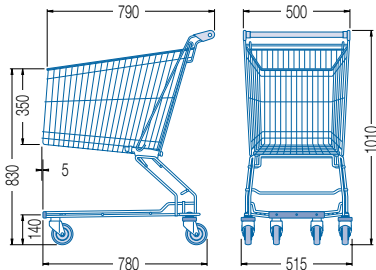

# DR series

Model	DR 60	DR 75	DR 90	DR 99
	Order no.	Order no.	Order no.	Order no.
High-gloss-galvanized, chromised + lacquer	02.18 392.51	02.18 400.51	02.18 404.51	02.18 408.51
Length (mm)	740	790	795	790
Width (mm)	515	515	515	515
Height (mm)	940	950	1005	1010
Basket volume (litres)	61	74	86	98
Wheel diameter (mm)	75	100	100	100
Weight (kg)	12,4	17,5	18,0	18,5
 Space required per trolley (mm)	118	120	120	120
 Space required for 10 trolleys (mm)	1802	1870	1875	1870
 Space required for 50 trolleys (mm)	6522	6670	6675	6670
Available space park boxes, 3-row, length 5 m	108	105	105	105
<b>Accessories</b>				
 Advertising handle	●	●	●	●
 Child seat	standard	standard	standard	standard
 Child seat crate holder	-	●	●	●
 Child seat goods holder	-	-	-	-
 Child seat with poster holder	upon request	upon request	upon request	upon request
 Safety belt for child seat	●	●	●	●
 Bumper rail	●	●	●	●
 Base rack	●	●	●	●
 Bag hook	●	●	●	●
 Rear bag hook	●	●	●	●
 Wire compartment	●	●	●	●
 Plastic compartment	-	●	●	●
 Small article wire basket	-	-	-	-
 Wire partition	-	-	-	-
 Basket top corner protectors - 1 pair	-	●	●	●
 Basket bottom corner protectors - 1 pair, transparent	-	●	●	●
 Basket protector profile C	●	●	●	●
 Textile bar, right-hand mounting, height 563 mm	-	-	-	-
 Flower holder	●	●	●	●
 Classic deposit lock system	●	●	●	●
 Starbox deposit lock system	●	●	●	●
 Promobox deposit lock system	-	-	-	-
 Wanzl wheels - 1 set, rubber	standard	standard	standard	standard
 Wanzl passenger conveyor wheels - 1 set	-	-	-	-

## Dimensions (mm)

**DR 60**

**DR 75**

**DR 90**

**DR 99**

**DR 101**

**DR 120**

**DR 130**

**DR 136**

**DR 150**

**DR 180**

**DR 212**

Dimension tolerance 20 mm, no influence on function