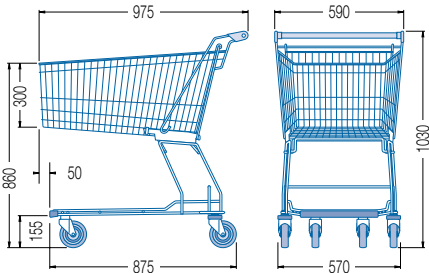

# DR series

Model	DR 60	DR 75	DR 90	DR 99
	Order no.	Order no.	Order no.	Order no.
High-gloss-galvanized, chromised + lacquer	02.18 392.51	02.18 400.51	02.18 404.51	02.18 408.51
Length (mm)	740	790	795	790
Width (mm)	515	515	515	515
Height (mm)	940	950	1005	1010
Basket volume (litres)	61	74	86	98
Wheel diameter (mm)	75	100	100	100
Weight (kg)	12,4	17,5	18,0	18,5
 Space required per trolley (mm)	118	120	120	120
 Space required for 10 trolleys (mm)	1802	1870	1875	1870
 Space required for 50 trolleys (mm)	6522	6670	6675	6670
Available space park boxes, 3-row, length 5 m	108	105	105	105
<b>Accessories</b>				
 Advertising handle	●	●	●	●
 Child seat	standard	standard	standard	standard
 Child seat crate holder	-	●	●	●
 Child seat goods holder	-	-	-	-
 Child seat with poster holder	upon request	upon request	upon request	upon request
 Safety belt for child seat	●	●	●	●
 Bumper rail	●	●	●	●
 Base rack	●	●	●	●
 Bag hook	●	●	●	●
 Rear bag hook	●	●	●	●
 Wire compartment	●	●	●	●
 Plastic compartment	-	●	●	●
 Small article wire basket	-	-	-	-
 Wire partition	-	-	-	-
 Basket top corner protectors - 1 pair	-	●	●	●
 Basket bottom corner protectors - 1 pair, transparent	-	●	●	●
 Basket protector profile C	●	●	●	●
 Textile bar, right-hand mounting, height 563 mm	-	-	-	-
 Flower holder	●	●	●	●
 Classic deposit lock system	●	●	●	●
 Starbox deposit lock system	●	●	●	●
 Promobox deposit lock system	-	-	-	-
 Wanzl wheels - 1 set, rubber	standard	standard	standard	standard
 Wanzl passenger conveyor wheels - 1 set	-	-	-	-

## Dimensions (mm)

**DR 60**

**DR 75**

**DR 90**

**DR 99**

**DR 101**

**DR 120**

**DR 130**

**DR 136**

**DR 150**

**DR 180**

**DR 212**

Dimension tolerance 20 mm, no influence on function