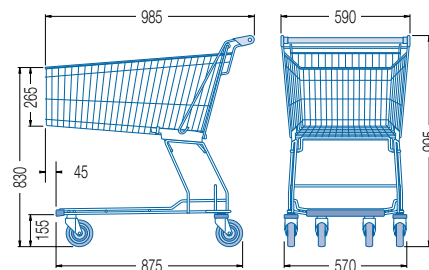

# DR series

Model	DR 60	DR 75	DR 90	DR 99
	Order no.	Order no.	Order no.	Order no.
High-gloss-galvanized, chromised + lacquer	02.18 392.51	02.18 400.51	02.18 404.51	02.18 408.51
Length (mm)	740	790	795	790
Width (mm)	515	515	515	515
Height (mm)	940	950	1005	1010
Basket volume (litres)	61	74	86	98
Wheel diameter (mm)	75	100	100	100
Weight (kg)	12,4	17,5	18,0	18,5
 Space required per trolley (mm)	118	120	120	120
 Space required for 10 trolleys (mm)	1802	1870	1875	1870
 Space required for 50 trolleys (mm)	6522	6670	6675	6670
Available space park boxes, 3-row, length 5 m	108	105	105	105
<b>Accessories</b>				
 Advertising handle	●	●	●	●
 Child seat	standard	standard	standard	standard
 Child seat crate holder	-	●	●	●
 Child seat goods holder	-	-	-	-
 Child seat with poster holder	upon request	upon request	upon request	upon request
 Safety belt for child seat	●	●	●	●
 Bumper rail	●	●	●	●
 Base rack	●	●	●	●
 Bag hook	●	●	●	●
 Rear bag hook	●	●	●	●
 Wire compartment	●	●	●	●
 Plastic compartment	-	●	●	●
 Small article wire basket	-	-	-	-
 Wire partition	-	-	-	-
 Basket top corner protectors - 1 pair	-	●	●	●
 Basket bottom corner protectors - 1 pair, transparent	-	●	●	●
 Basket protector profile C	●	●	●	●
 Textile bar, right-hand mounting, height 563 mm	-	-	-	-
 Flower holder	●	●	●	●
 Classic deposit lock system	●	●	●	●
 Starbox deposit lock system	●	●	●	●
 Promobox deposit lock system	-	-	-	-
 Wanzl wheels - 1 set, rubber	standard	standard	standard	standard
 Wanzl passenger conveyor wheels - 1 set	-	-	-	-

## Dimensions (mm)

**DR 60**

**DR 75**

**DR 90**

**DR 99**

**DR 101**

**DR 120**

**DR 130**

**DR 136**

**DR 150**

**DR 180**

**DR 212**

Dimension tolerance 20 mm, no influence on function