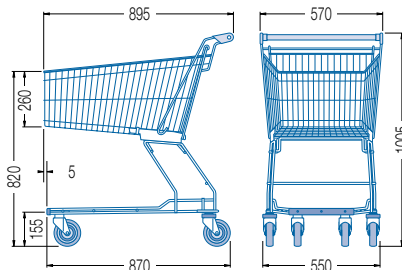

# DR series

Model	DR 60	DR 75	DR 90	DR 99
	Order no.	Order no.	Order no.	Order no.
High-gloss-galvanized, chromised + lacquer	02.18 392.51	02.18 400.51	02.18 404.51	02.18 408.51
Length (mm)	740	790	795	790
Width (mm)	515	515	515	515
Height (mm)	940	950	1005	1010
Basket volume (litres)	61	74	86	98
Wheel diameter (mm)	75	100	100	100
Weight (kg)	12,4	17,5	18,0	18,5
 Space required per trolley (mm)	118	120	120	120
 Space required for 10 trolleys (mm)	1802	1870	1875	1870
 Space required for 50 trolleys (mm)	6522	6670	6675	6670
Available space park boxes, 3-row, length 5 m	108	105	105	105
<b>Accessories</b>				
 Advertising handle	●	●	●	●
 Child seat	standard	standard	standard	standard
 Child seat crate holder	-	●	●	●
 Child seat goods holder	-	-	-	-
 Child seat with poster holder	upon request	upon request	upon request	upon request
 Safety belt for child seat	●	●	●	●
 Bumper rail	●	●	●	●
 Base rack	●	●	●	●
 Bag hook	●	●	●	●
 Rear bag hook	●	●	●	●
 Wire compartment	●	●	●	●
 Plastic compartment	-	●	●	●
 Small article wire basket	-	-	-	-
 Wire partition	-	-	-	-
 Basket top corner protectors - 1 pair	-	●	●	●
 Basket bottom corner protectors - 1 pair, transparent	-	●	●	●
 Basket protector profile C	●	●	●	●
 Textile bar, right-hand mounting, height 563 mm	-	-	-	-
 Flower holder	●	●	●	●
 Classic deposit lock system	●	●	●	●
 Starbox deposit lock system	●	●	●	●
 Promobox deposit lock system	-	-	-	-
 Wanzl wheels - 1 set, rubber	standard	standard	standard	standard
 Wanzl passenger conveyor wheels - 1 set	-	-	-	-

## Dimensions (mm)

**DR 60**

**DR 75**

**DR 90**

**DR 99**

**DR 101**

**DR 120**

**DR 130**

**DR 136**

**DR 150**

**DR 180**

**DR 212**

Dimension tolerance 20 mm, no influence on function