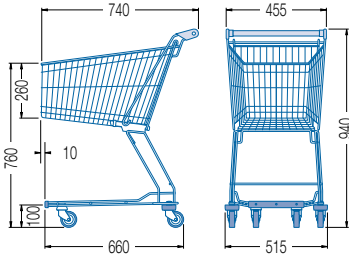

# DR series

Model	DR 60	DR 75	DR 90	DR 99
	Order no.	Order no.	Order no.	Order no.
High-gloss-galvanized, chromised + lacquer	02.18 392.51	02.18 400.51	02.18 404.51	02.18 408.51
Length (mm)	740	790	795	790
Width (mm)	515	515	515	515
Height (mm)	940	950	1005	1010
Basket volume (litres)	61	74	86	98
Wheel diameter (mm)	75	100	100	100
Weight (kg)	12,4	17,5	18,0	18,5
 Space required per trolley (mm)	118	120	120	120
 Space required for 10 trolleys (mm)	1802	1870	1875	1870
 Space required for 50 trolleys (mm)	6522	6670	6675	6670
Available space park boxes, 3-row, length 5 m	108	105	105	105
<b>Accessories</b>				
 Advertising handle	●	●	●	●
 Child seat	standard	standard	standard	standard
 Child seat crate holder	-	●	●	●
 Child seat goods holder	-	-	-	-
 Child seat with poster holder	upon request	upon request	upon request	upon request
 Safety belt for child seat	●	●	●	●
 Bumper rail	●	●	●	●
 Base rack	●	●	●	●
 Bag hook	●	●	●	●
 Rear bag hook	●	●	●	●
 Wire compartment	●	●	●	●
 Plastic compartment	-	●	●	●
 Small article wire basket	-	-	-	-
 Wire partition	-	-	-	-
 Basket top corner protectors - 1 pair	-	●	●	●
 Basket bottom corner protectors - 1 pair, transparent	-	●	●	●
 Basket protector profile C	●	●	●	●
 Textile bar, right-hand mounting, height 563 mm	-	-	-	-
 Flower holder	●	●	●	●
 Classic deposit lock system	●	●	●	●
 Starbox deposit lock system	●	●	●	●
 Promobox deposit lock system	-	-	-	-
 Wanzl wheels - 1 set, rubber	standard	standard	standard	standard
 Wanzl passenger conveyor wheels - 1 set	-	-	-	-

## Dimensions (mm)

**DR 60**

**DR 75**

**DR 90**

**DR 99**

**DR 101**

**DR 120**

**DR 130**

**DR 136**

**DR 150**

**DR 180**

**DR 212**

Dimension tolerance 20 mm, no influence on function